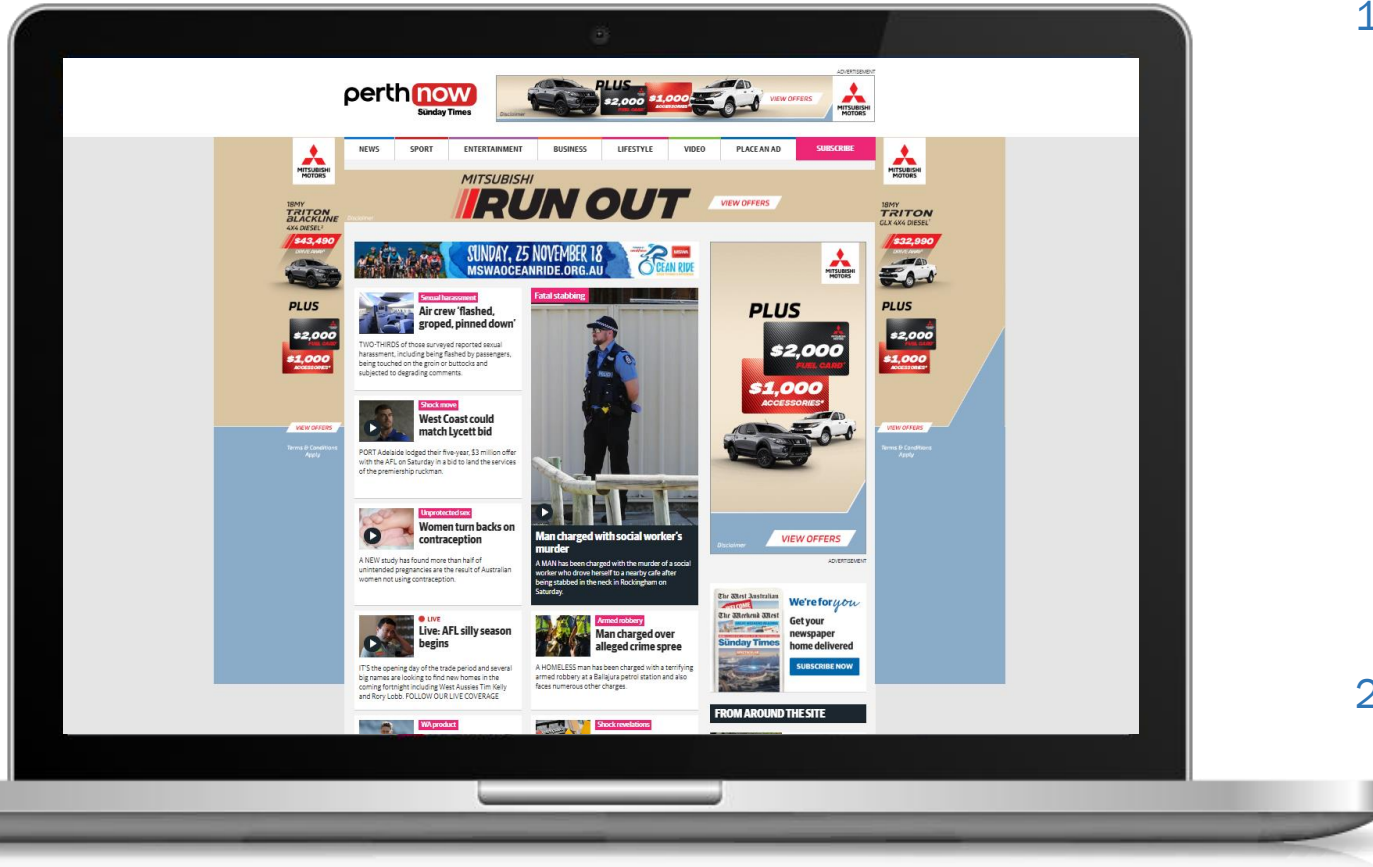

# SCROLLING SKINS + HEADER EXECUTION

- | DISPLAY ASSET          | DIMENSIONS px (W x H)                    |
|------------------------|--|
| LEADERBOARD            | 728 x 90                                 |
| HALF PAGE              | 300 x 600                                |
| MREC (Med Rectangle)   | 300 x 250                                |
| MOBILE BANNER          | 320 x 50                                 |
| GUTTERS (left + right) | 250 x 1050 (2x)                          |
| WINDOWSHADE            | 1020 x 100                               |
| CREATIVE TYPE          | HTML5, JPG, GIF or PNG                   |
| FILE SIZE              | 80 KB (static image or gif) / 80kb HTML5 |
- PROVIDE CLICK THROUGH URL:

Where do you want to direct the audience?