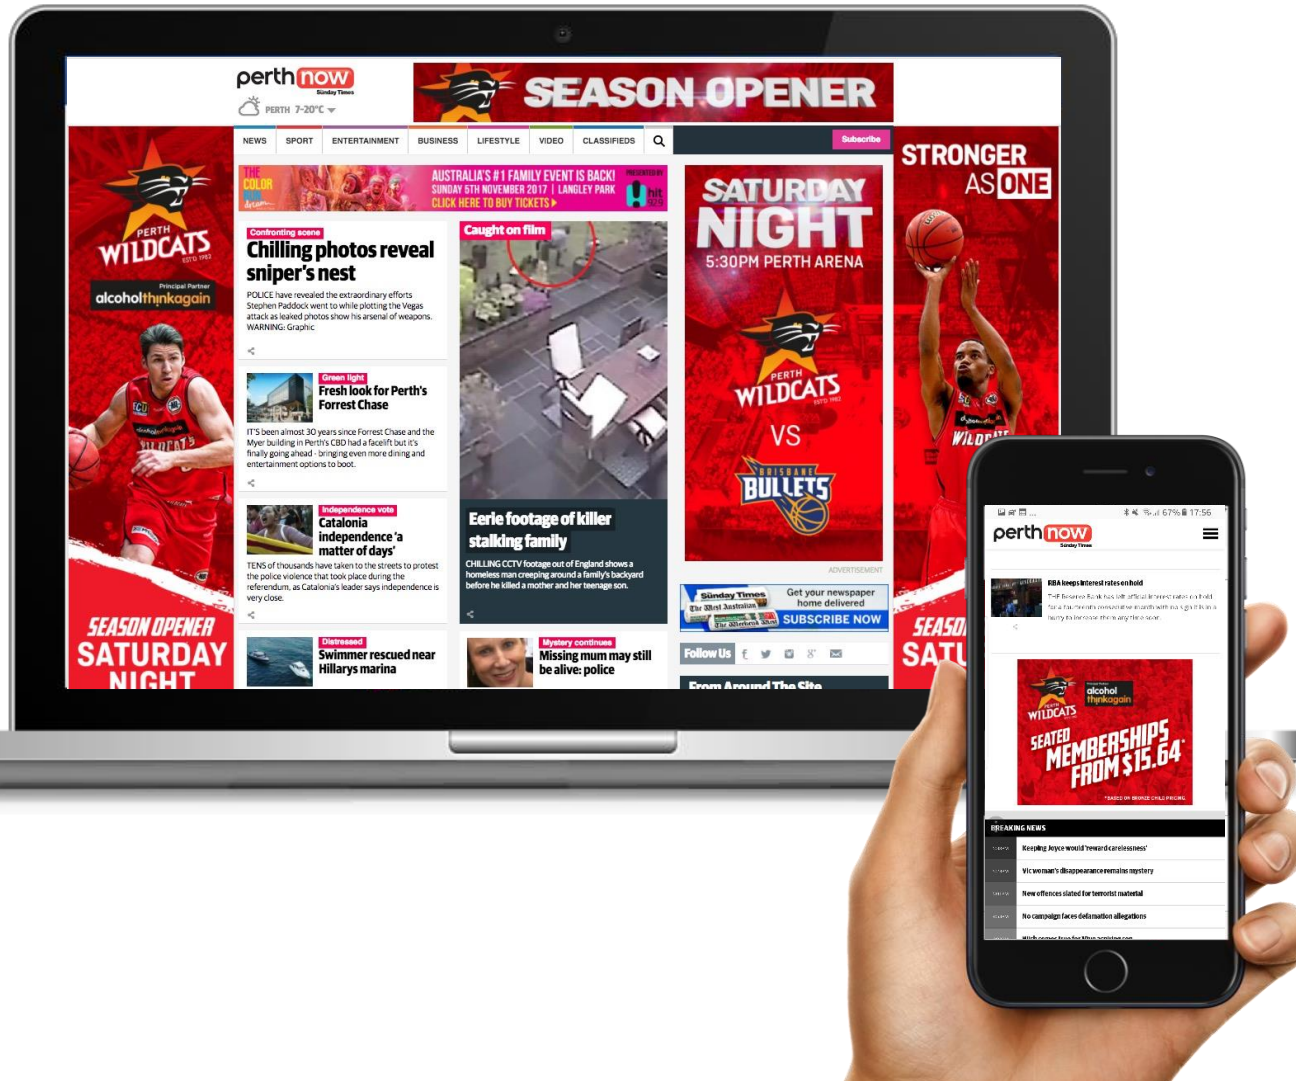

# HOMEPAGE TAKEOVER

DISPLAY ASSET	DIMENSIONS px (W x H)
LEADERBOARD	728 x 90
HALF PAGE	300 x 600
MREC (Med Rectangle)	300 x 250
MOBILE BANNER	320 x 50
GUTTERS (left + right)	250 x 1050 (2x)

CREATIVE TYPE	HTML5, JPG, GIF or PNG
---------------	------------------------

FILE SIZE	80 KB (static image or gif) / 80kb HTML5
-----------	--

PROVIDE URL:	Where do you want to direct the audience?
--------------	---